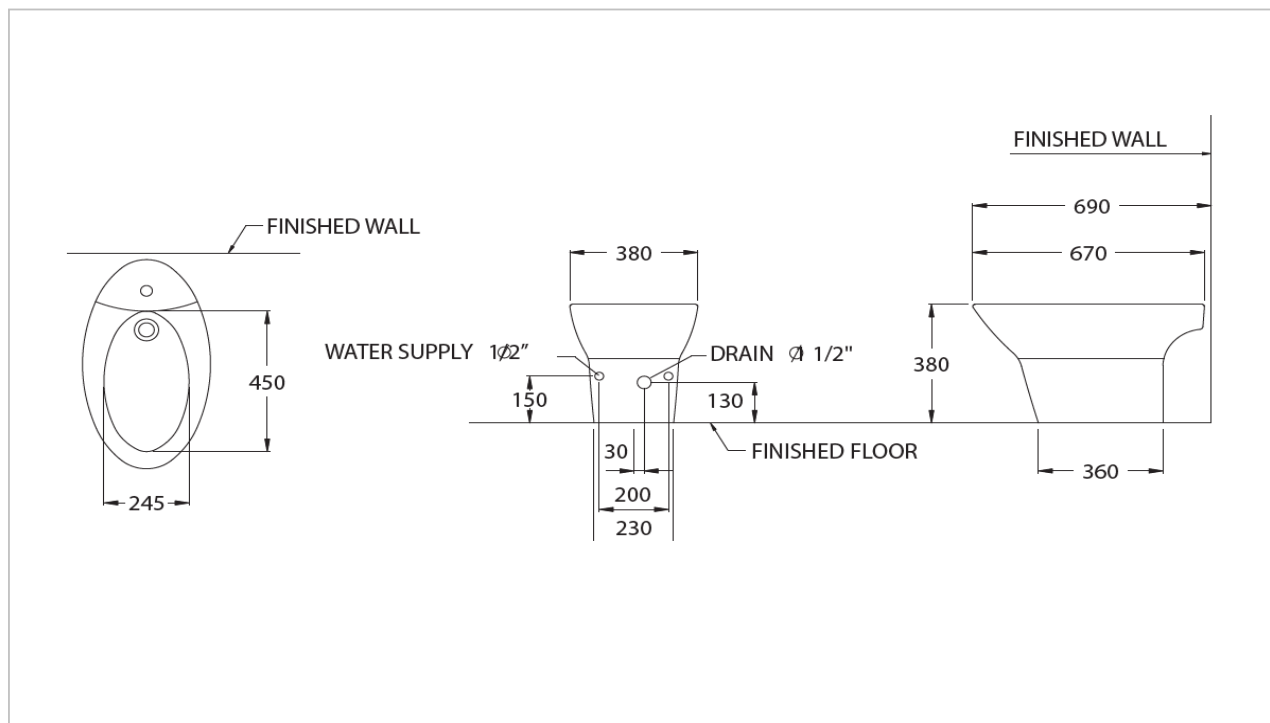

TOTO

BIDET

BW904

"Royal Elite" Bidet

Product Features

Suggestion Fittings & Parts

Remark : We reserve the right to change some parts for suitability.

TOTO (THAILAND) CO.,LTD