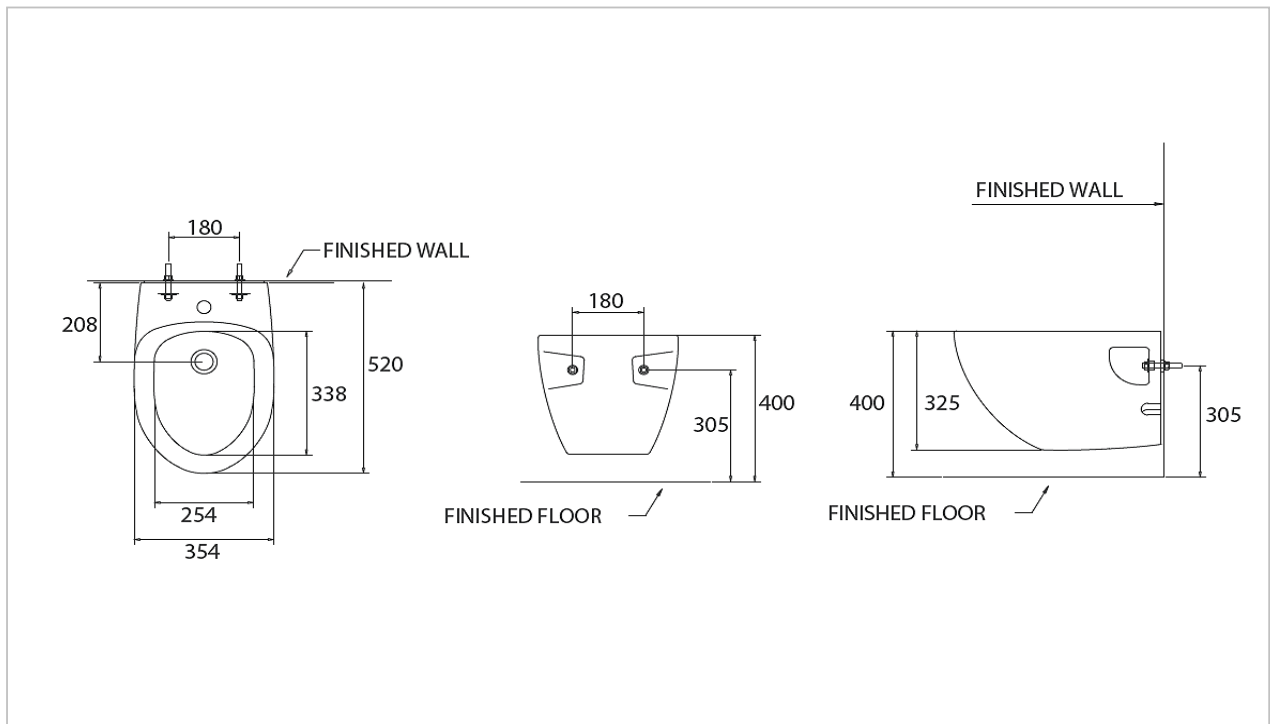

TOTO

BIDET

BW580K

Wall Hung Bidet

Product Features

Suggestion Fittings & Parts

Remark : We reserve the right to change some parts for suitability.

TOTO (THAILAND) CO.,LTD

Bangkok Office : 598 Q House Ploenjit Building., G floor., Ploenchit Rd., Lumpini, Pathumwan, Bangkok. 10330 Thailand

Tel : +(66)2-650-9925(AUTO) Fax : +(66)2-650-9923-4

www.toto.co.th