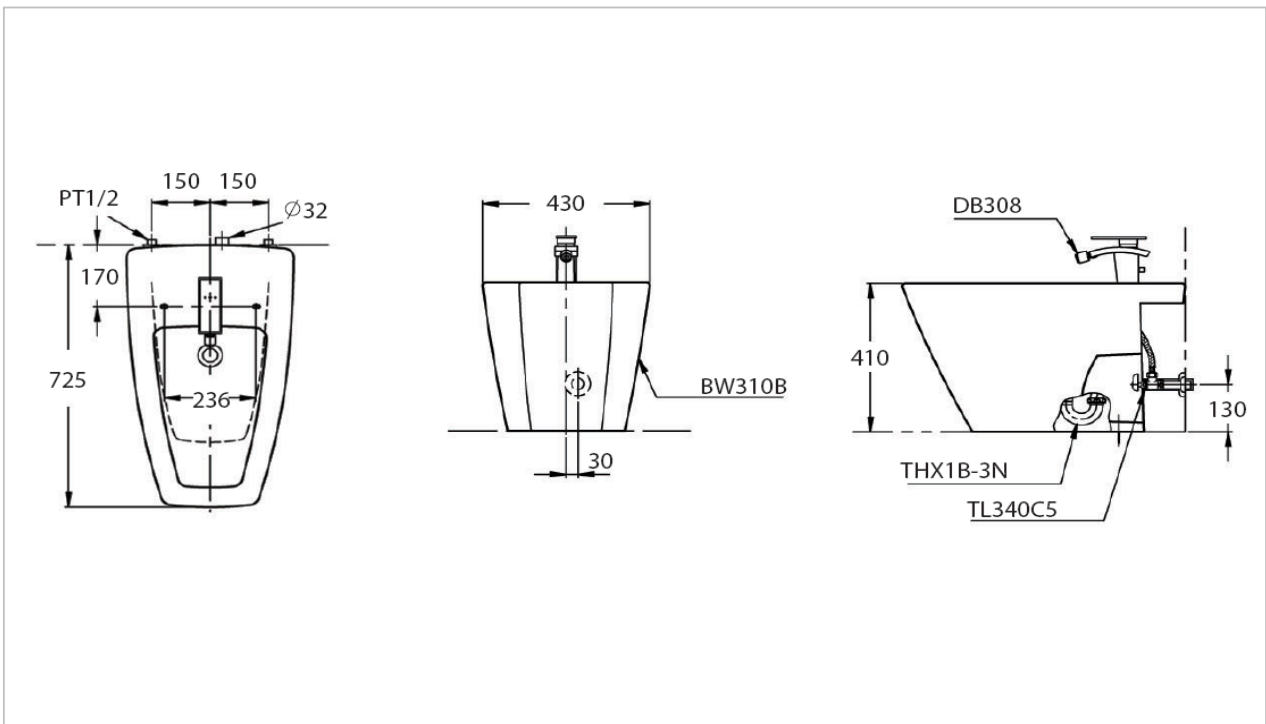

TOTO

BIDET

BW310B#HN

"New Excelsior" Bidet

Product Features

Suggestion Fittings & Parts

Remark : We reserve the right to change some parts for suitability.

TOTO (THAILAND) CO.,LTD