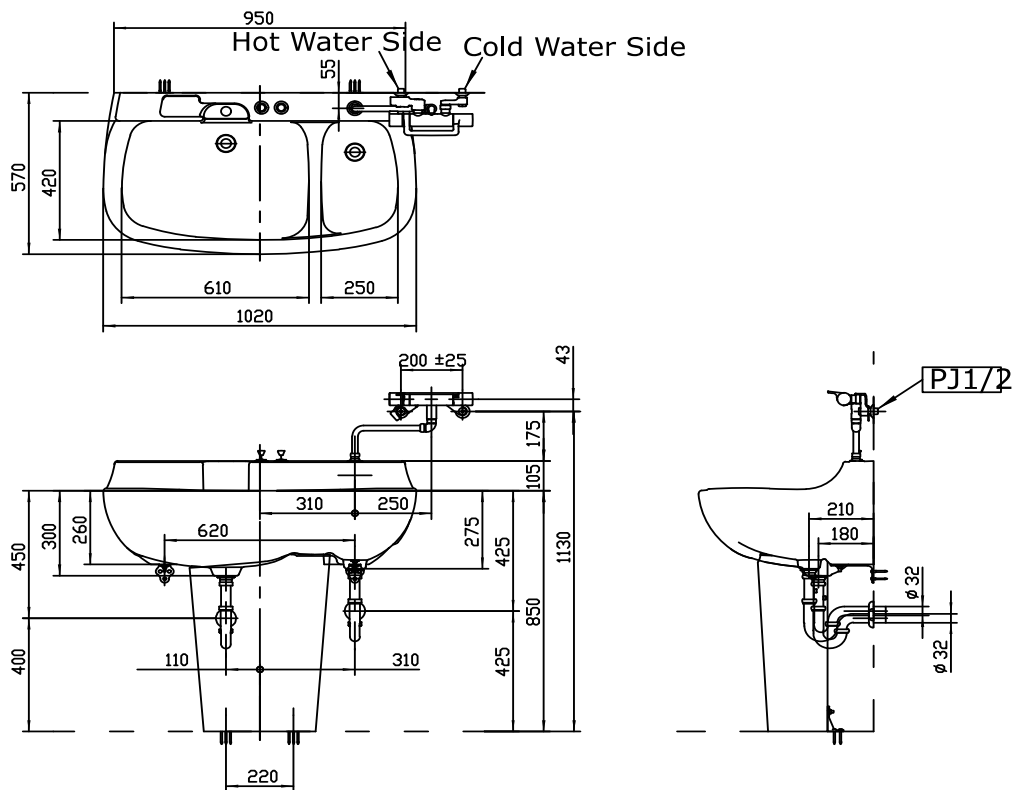

Service Sink

Product Features

service sink

size : 1020W x 570D x 955H

Suggestion Fittings & Parts

Remark : We reserve the right to change some parts for suitability.