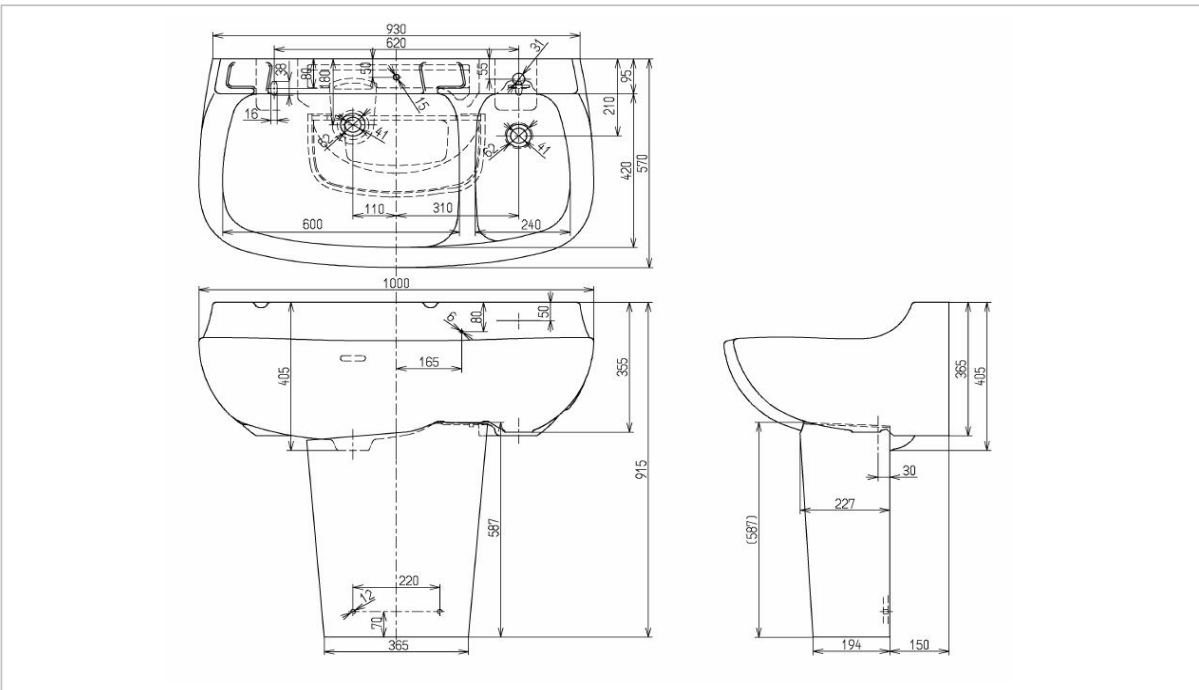

TOTO

LAVATORY

BH26

Service Sink

Product Features

Suggestion Fittings & Parts

Remark : We reserve the right to change some parts for suitability.

SIAM SANITARY WARE INDUSTRY CO.,LTD
33/11 Viphavadee Rangsit Rd., SeeKan, Don Muang, Bangkok 10210
Tel : 0-29735040-54 , 0-25511818-21 Fax : 0-29733471