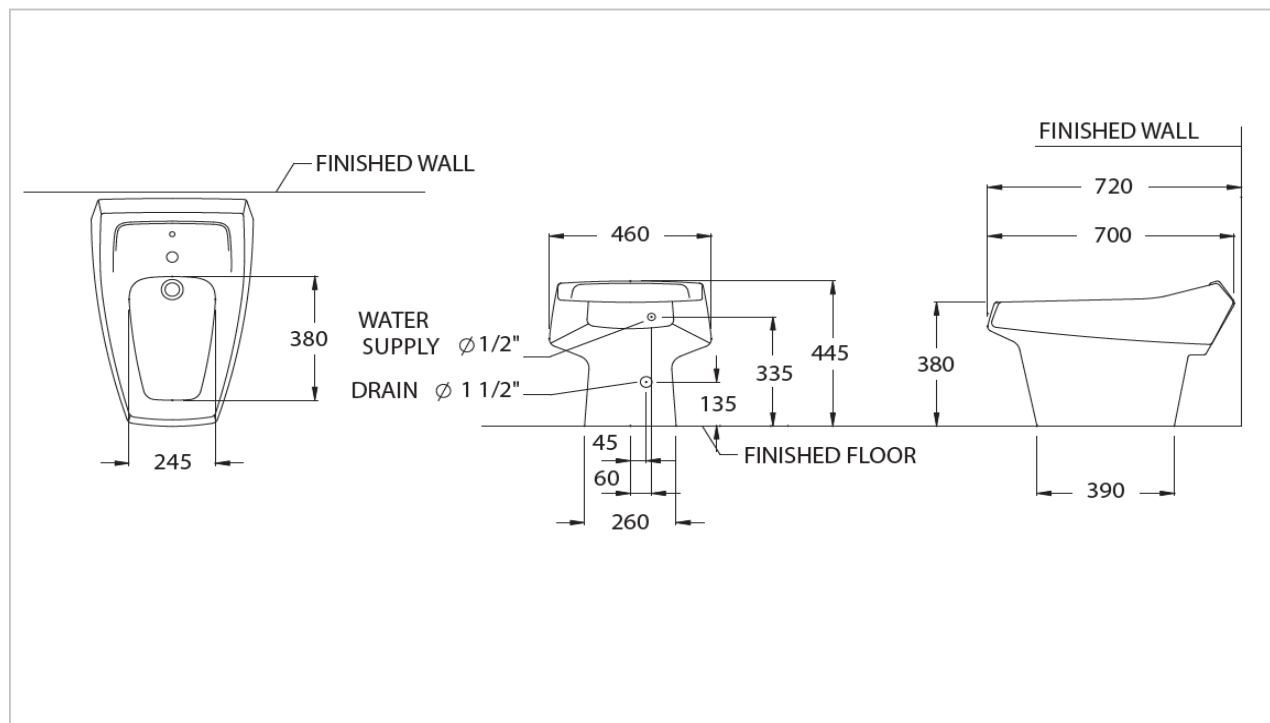

TOTO

BIDET

B906

"Excelsior" Bidet

Product Features

Suggestion Fittings & Parts

Remark : We reserve the right to change some parts for suitability.

TOTO (THAILAND) CO.,LTD