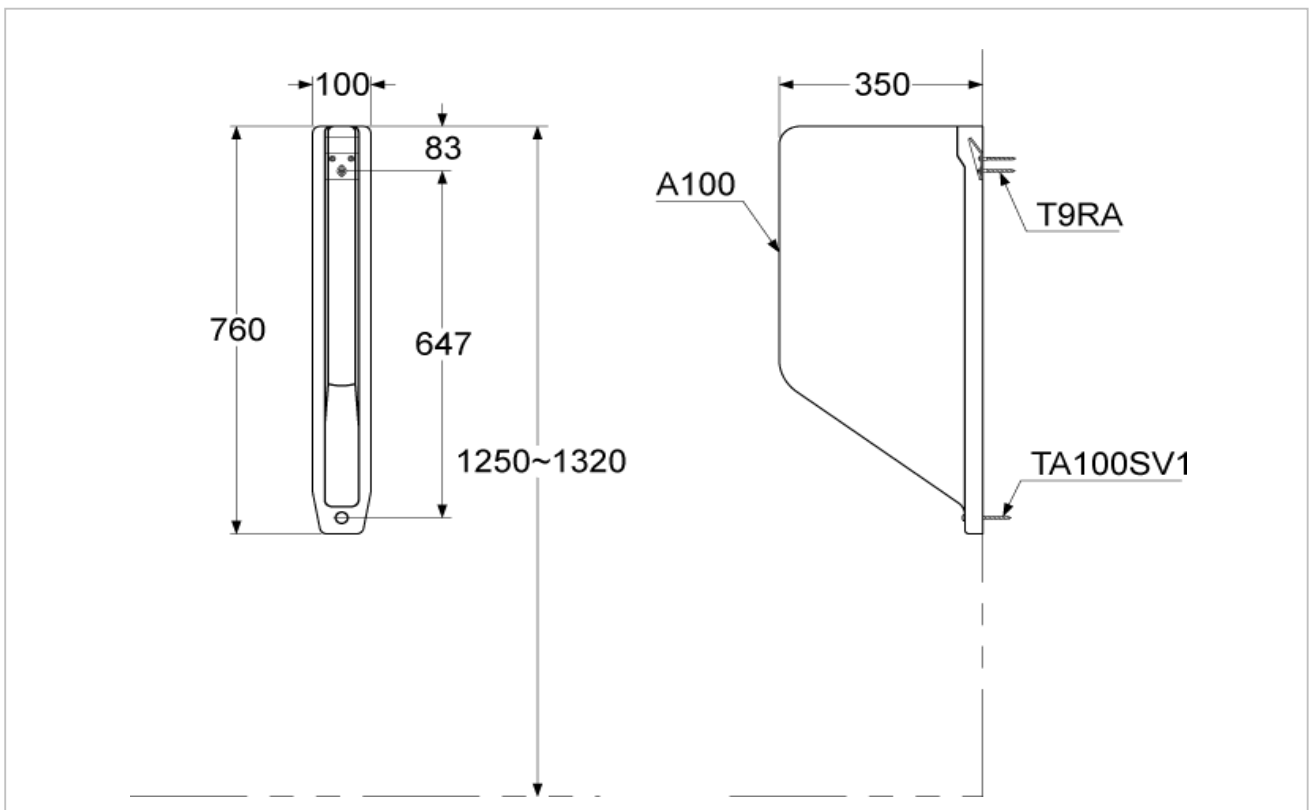

URINAL PARTITION

Product Features

Urinal Partition

Size : 100W x 350D x 760H mm

Suggestion Fittings & Parts

Remark : We reserve the right to change some parts for suitability.