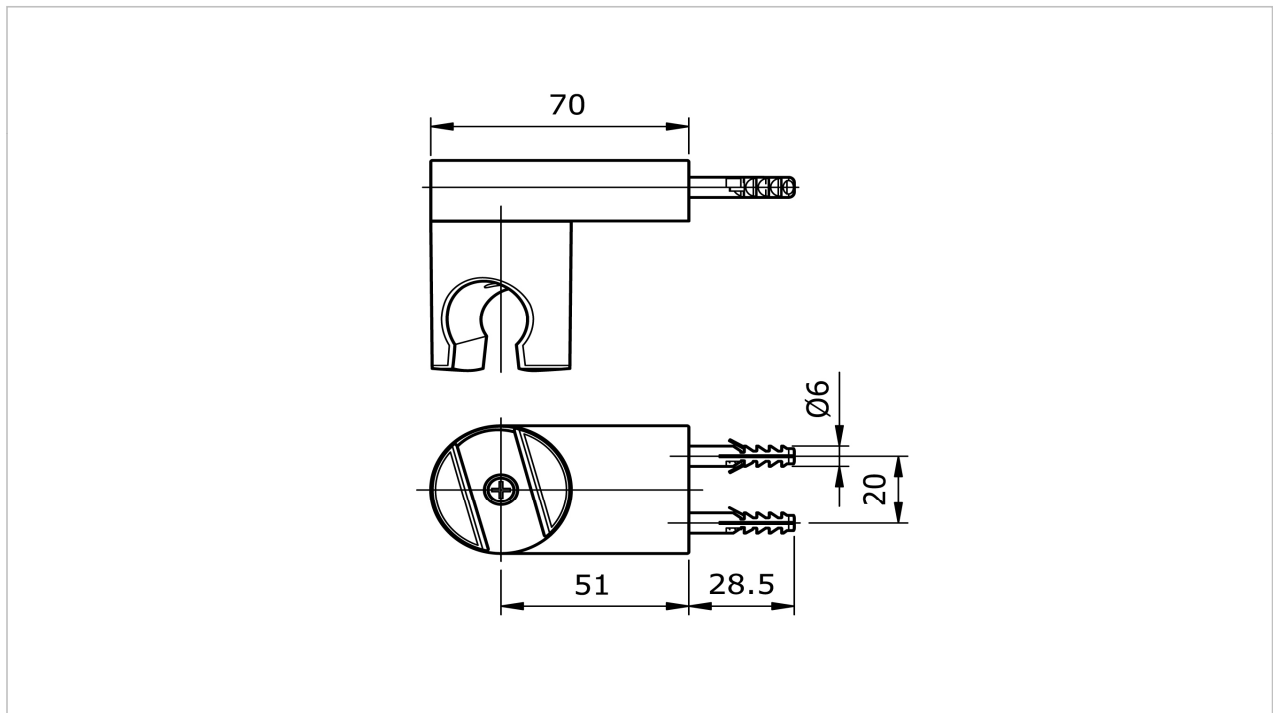

Shower Hanger and Screws

Product Features

Suggestion Fittings & Parts

Remark : We reserve the right to change some parts for suitability.

TOTO MANUFACTURING (THAILAND) CO.,LTD

Bangkok Office : 598 Q House Ploenjit Building., G floor., Ploenchit Rd., Lumpini, Pathumwan, Bangkok. 10330 Thailand
Tel : +(66)2-650-9925(AUTO) Fax : +(66)2-650-9923-4