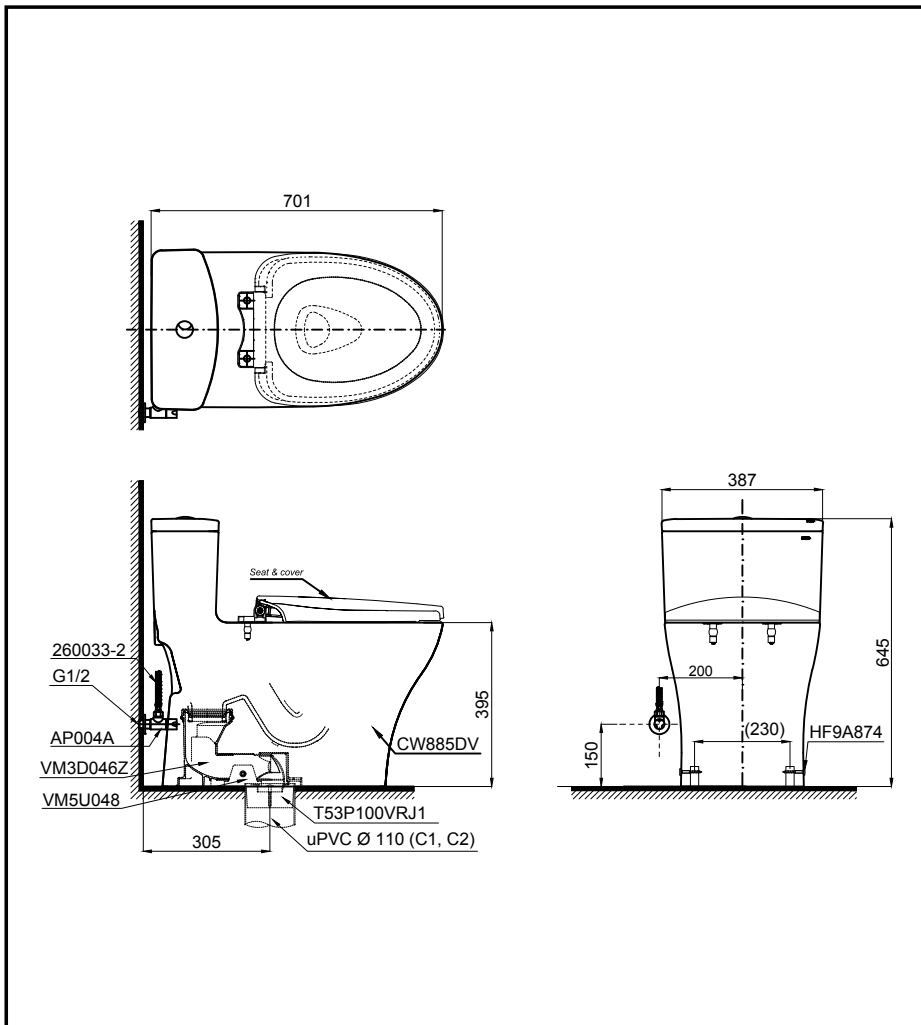

One Piece Toilet

CW885UV1

Features

- TORNADO FLUSH for powerful flushing effect with less amount of water
- CEFIONTECT Technology: super smooth, ion barrier glazing for a clean toilet bowl
- WATER SAVING structure
- RIMLESS bowl ensures easy cleaning and ultimate hygiene

Specifications

- Water Use : 4.5L / 3L
- Rough-in : 305 mm
- Bowl Shape : Elongated
- Size : 387W x 701D x 645H mm
- Seat & Cover : Soft Close **TC385VS**

Colors

White

Please consult a TOTO representative for details