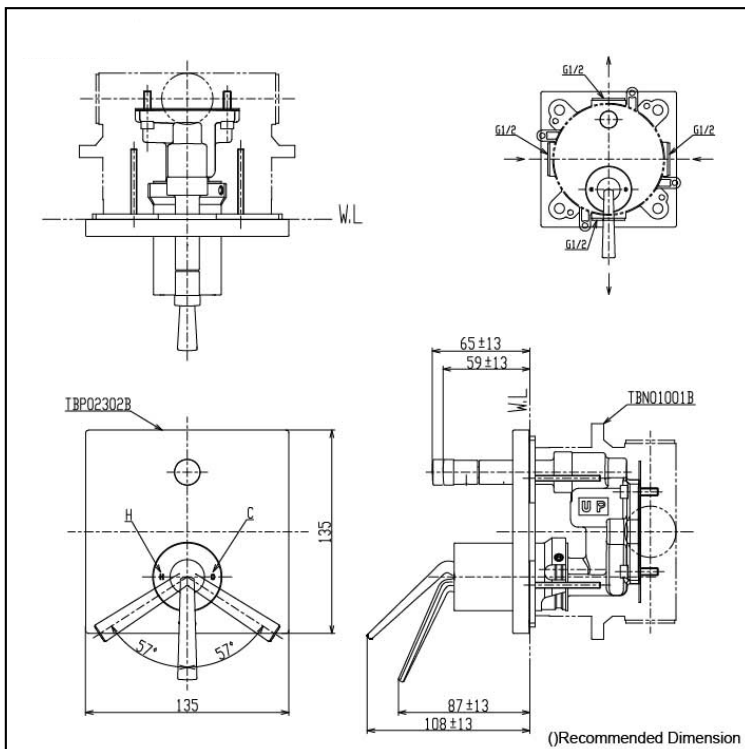

ZL Series
Single Lever Shower Mixer with Diverter
with Mini Unit

Features

- Design Concept is Gorgeous and Organic

Specifications

Finish:	Chrome
Material:	Brass
Water Pressure:	0.05MPa ~ 1.0MPa

Parts description

- TBP02302
Single Lever Shower Mixer with Diverter
- TBN01001T
Concealed Box

Please consult a TOTO representative for details