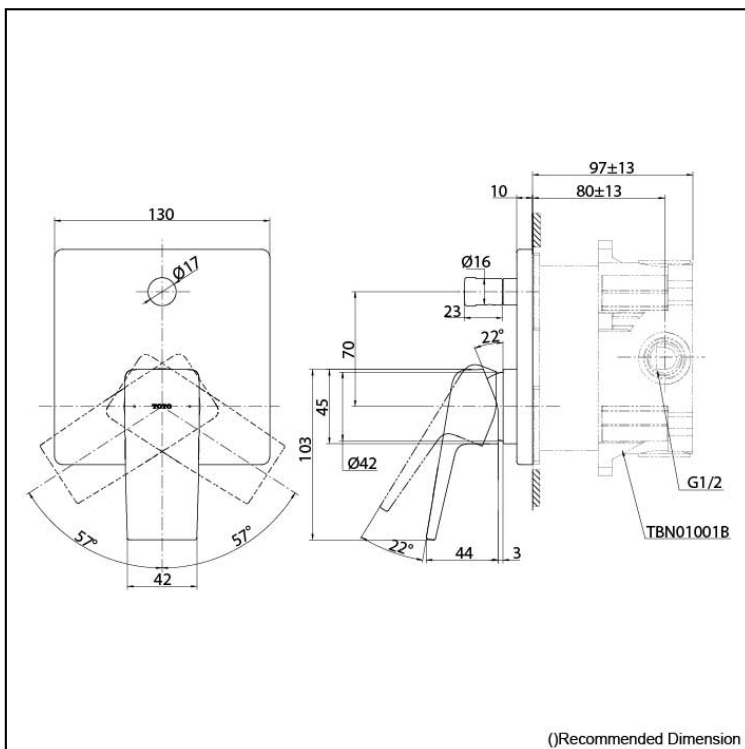

GB Series
Single Lever Shower Mixer with Diverter
with Mini Unit

Features

- Design Concept is Gorgeous and Advance.
- Easy Installation and Usage
- Long lasting, COMFORT GLIDE mechanism for a smooth operation

Specifications

Finish:	Chrome
Material:	Brass
Water Pressure:	0.05MPa~1.0MPa

Parts description

- TBG10304
Single Lever Shower Mixer with Diverter
- TBN01001T
Concealed Box

Please consult a TOTO representative for details