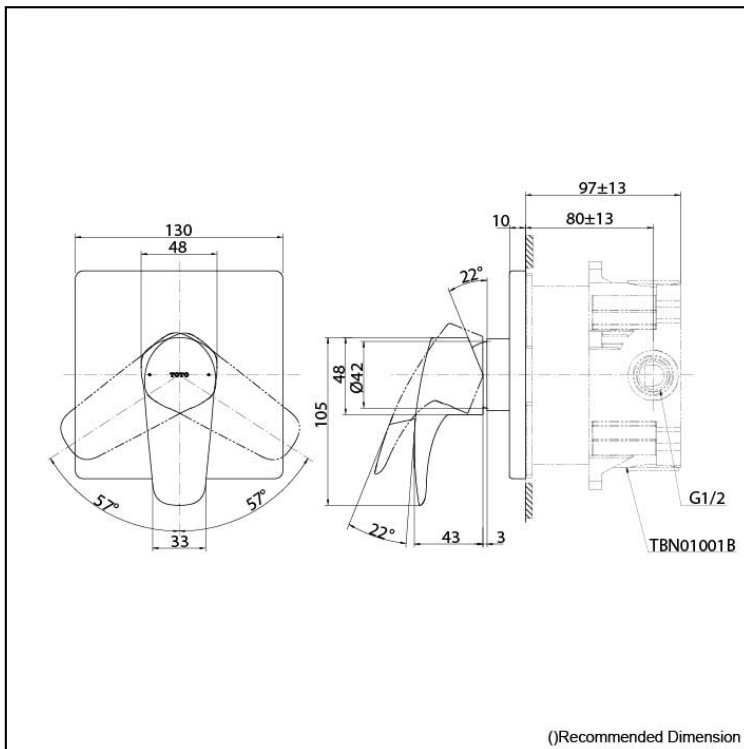

## Specifications

Finish:	Chrome
Material:	Brass
Water Pressure:	0.05MPa~1.0MPa

## Parts description

- TBG09303  
Single Lever Shower Mixer
- TBN01001T  
Concealed Box

Please consult a TOTO representative for details