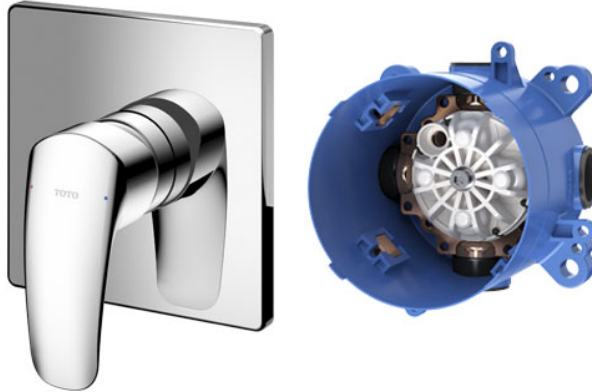

GM Series  
Single Lever Shower Mixer  
with Mini Unit

## Features

- Design Concept is Gorgeous and Advance.
- Easy Installation and Usage
- Long lasting, COMFORT GLIDE mechanism for a smooth operation

## Specifications

Finish:	Chrome
Material:	Brass
Water Pressure:	0.05MPa~1.0MPa

## Parts description

- TBG09303  
Single Lever Shower Mixer
- TBN01001T  
Concealed Box

Please consult a TOTO representative for details