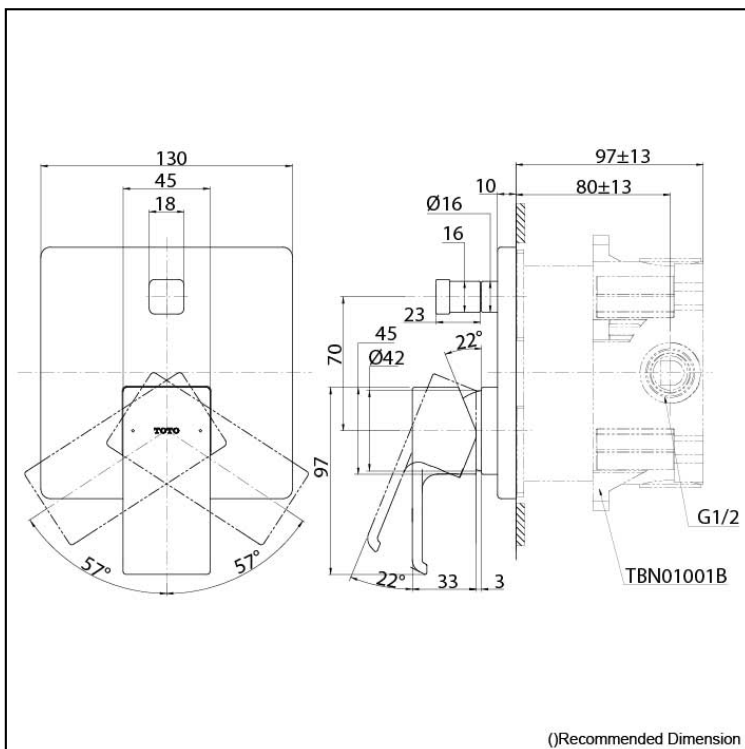

GC Series
Single Lever Bath&Shower Mixer
with Diverter and MINI UNIT

Features

- Design Concept is Gorgeous and Advance.
- Easy Installation and Usage
- Long lasting, COMFORT GLIDE mechanism for a smooth operation

Specifications

Finish: Chrome
Material: Brass
Water Pressure: 0.05MPa~1.0MPa

Parts description

- TBG08304
Single Lever Bath&Shower Mixer with Diverter
- TBN01001T
MINI UNIT
Concealed Box

Polished Chrome

Polished Nickel #PN