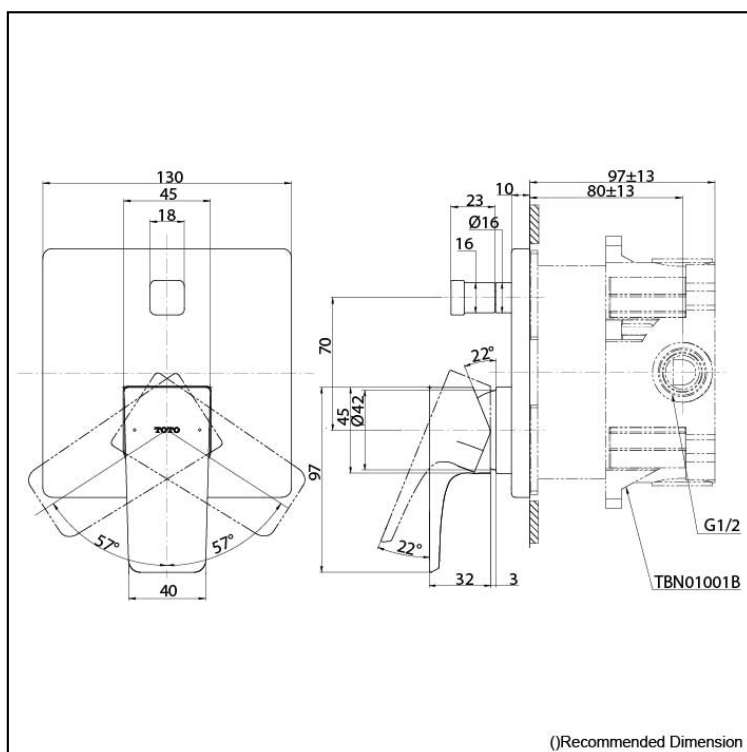

*GE Series
Single Lever Shower Mixer with Diverter
with Mini Unit*

Features

- Design Concept is Gorgeous and Advance.
- Easy Installation and Usage
- Long lasting, COMFORT GLIDE mechanism for a smooth operation

Specifications

Finish:	Chrome
Material:	Brass
Water Pressure:	0.05MPa~1.0MPa

Parts description

- TBG07304
Single Lever Shower Mixer with Diverter
- TBN01001T
Concealed Box

Please consult a TOTO representative for details