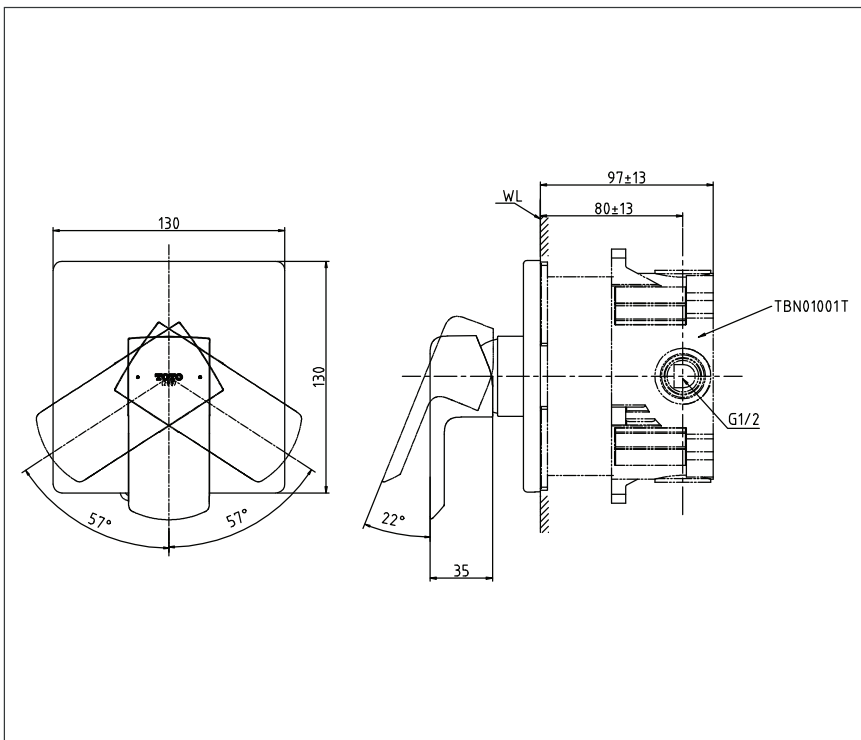

### GR Series Single Lever Shower Mixer

## Parts Description

- **TBG02303T**  
Single Lever Shower Mixer

Optional Parts

- TBN01001T  
Concealed Box

Please consult a TOTO representative for details