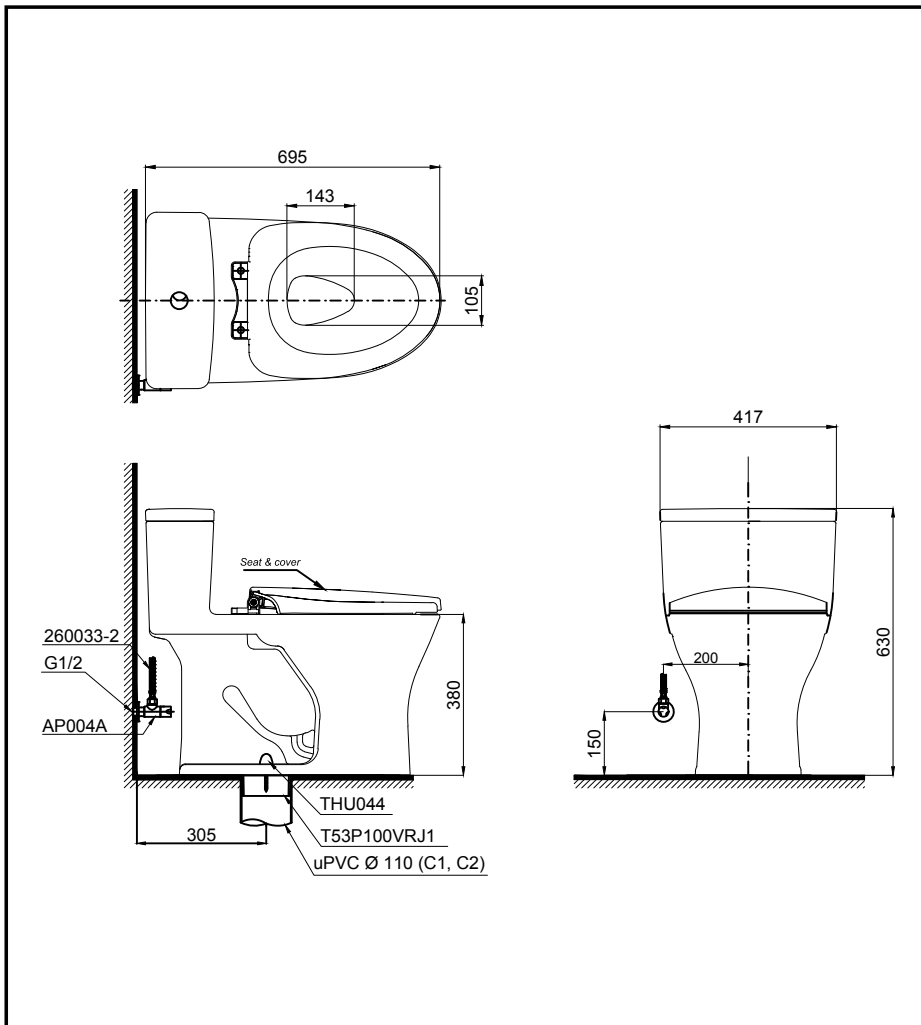

One Piece Toilet

CW855UV1

Features

- **TORNADO FLUSH** for powerful flushing effect with less amount of water
- **CEFIONTECT Technology:** super smooth, ion barrier glazing for a clean toilet bowl
- **WATER SAVING** structure
- **RIMLESS** bowl ensures easy cleaning and ultimate hygiene

Specifications

- Water Use : 4.5L / 3L
 Rough-in : 305 mm
 Bowl Shape : Elongated
 Size : 417W x 695D x 630H mm
 Seat & Cover : Soft Close **TC385VS**

Colors

White

Please consult a TOTO representative for details