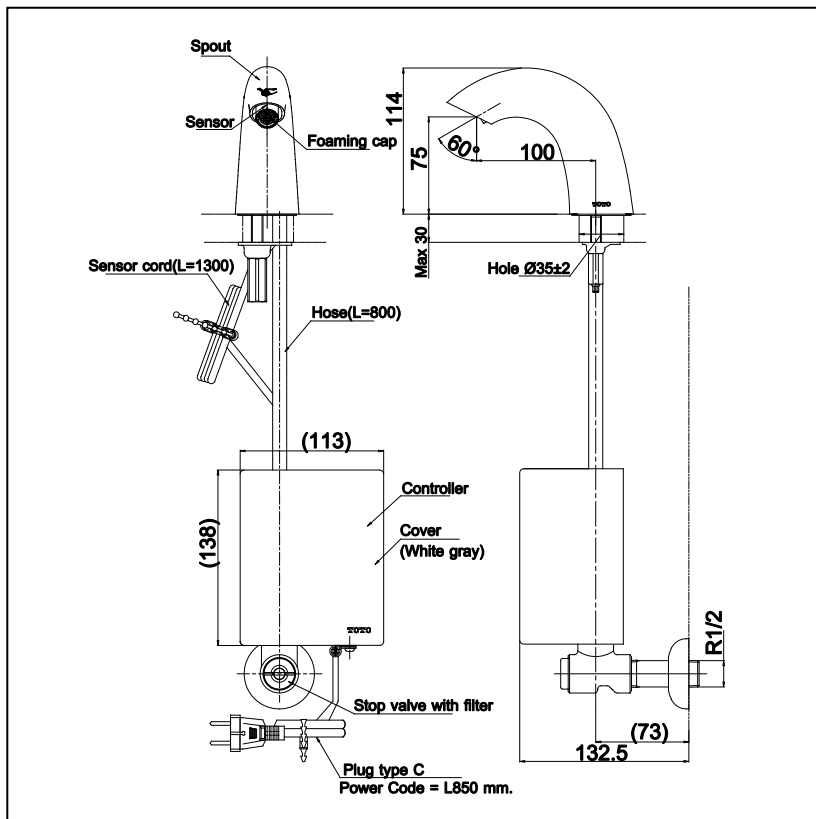

Auto Faucets (Cold Water Only)

TEN40ANLK-AC

Features

- Hands-free usage increases hygiene
- WATER SAVING
- Smaller body, space saving.

Specifications

- Water Pressure : 0.05MPa - 0.75MPa
 Finish : Nickel Chrome
 Material : Brass
 Flow Rate : < 1.14 L/min @ 0.415MPa

Parts description

- TEN40ANLK-AC
 Auto Faucets (AC220V)
 Cold Water Only

Please consult a TOTO representative for details