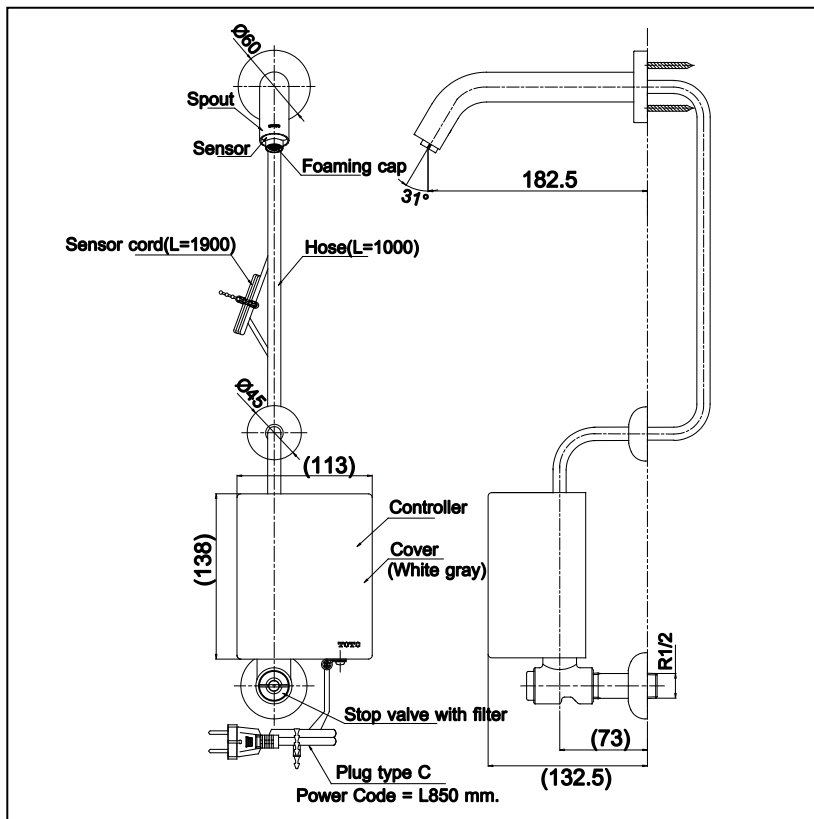

### Specifications

- Water Pressure : 0.05MPa - 0.75MPa
- Finish : Nickel Chrome
- Material : Brass
- Flow Rate : < 1.14 L/min @ 0.415MPa

### Parts description

- DLE105ANLK-AC  
Wall Mounted Auto Faucets (AC220V)  
Cold Water Only

Please consult a TOTO representative for details