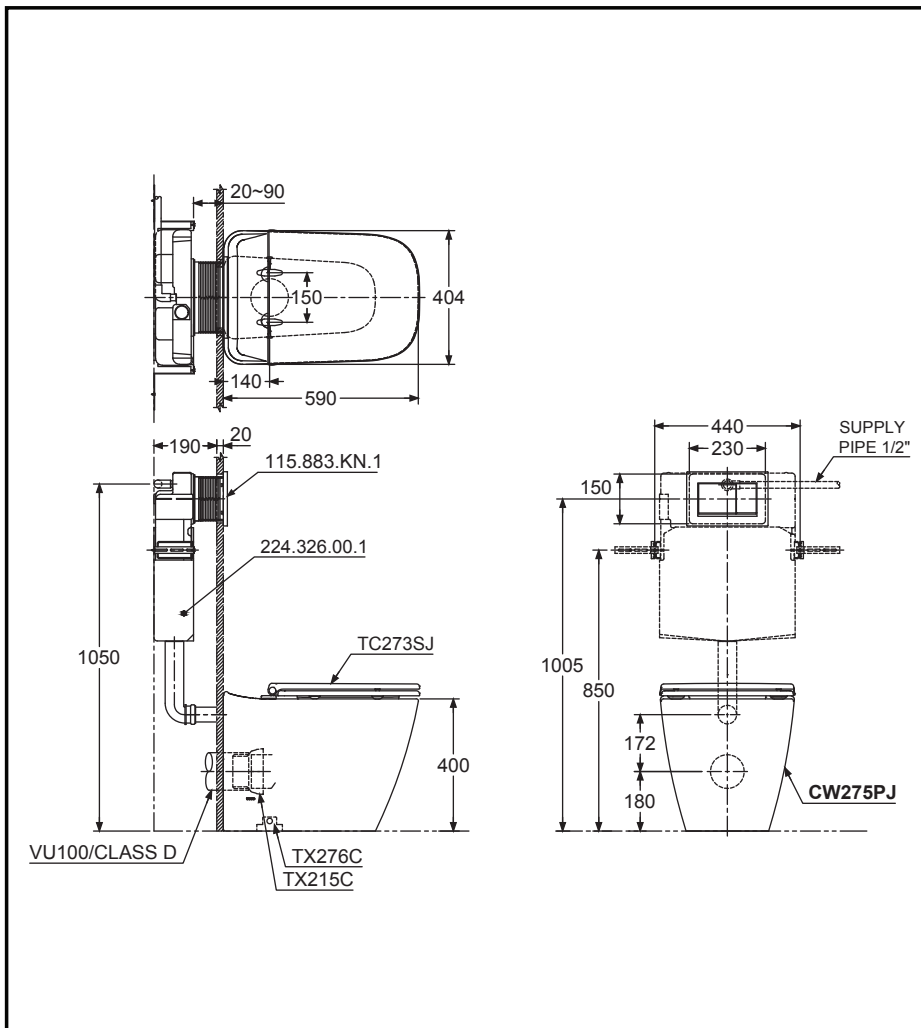

Wall Faced Toilet

CWT274PV7

Features

- TORNADO flushing for powerful flushing effect with less amount of water
- CEFIONTECT technology: super smooth, ion barrier glazing for a clean toilet bowl
- Dual flush system
- Softclose Seat & Cover

Specifications

Flush System	: TORNADO
Water Use	: 4.5L / 3L
Rough-in	: H=180 mm
Bowl Shape	: Square Elongated
Size	: 404W x 590D x 400H mm

Parts description

Fittings not included.

- **CW275PJ**
Wall Faced Closet Bowl (P-Trap)
- **TC273SJ**
Seat&Cover soft close

Suggestion Parts not included.

- Concealed tank (WH060)

Optional Parts not included.

- Concealed Cistern w/o Frame
- Push Plate

Please consult a TOTO representative for details