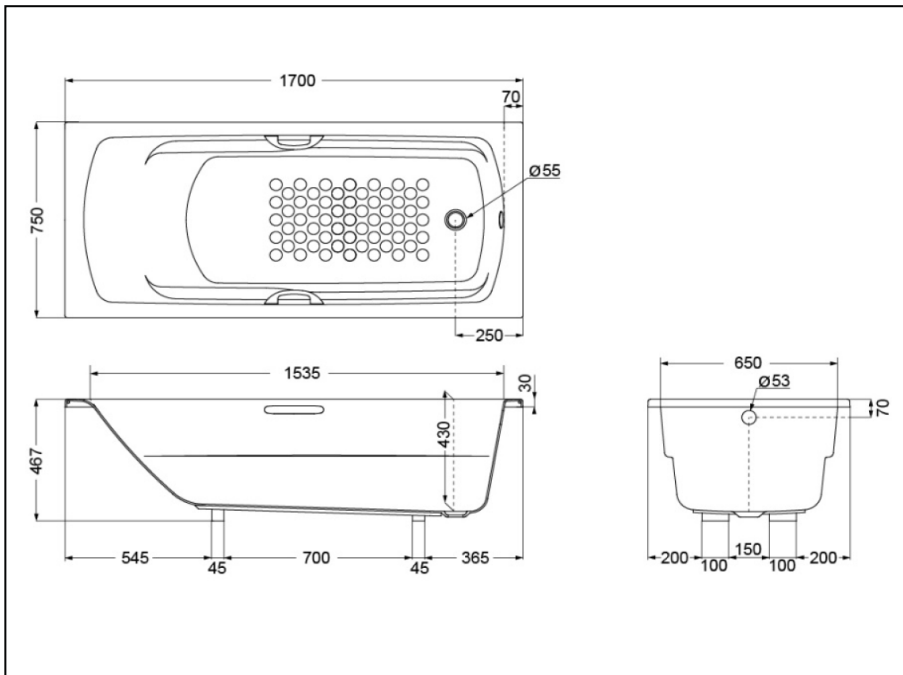

### Specifications

Size :1700W x 750D x 467H mm

Material :Acrylic

Actual Capacity :180L