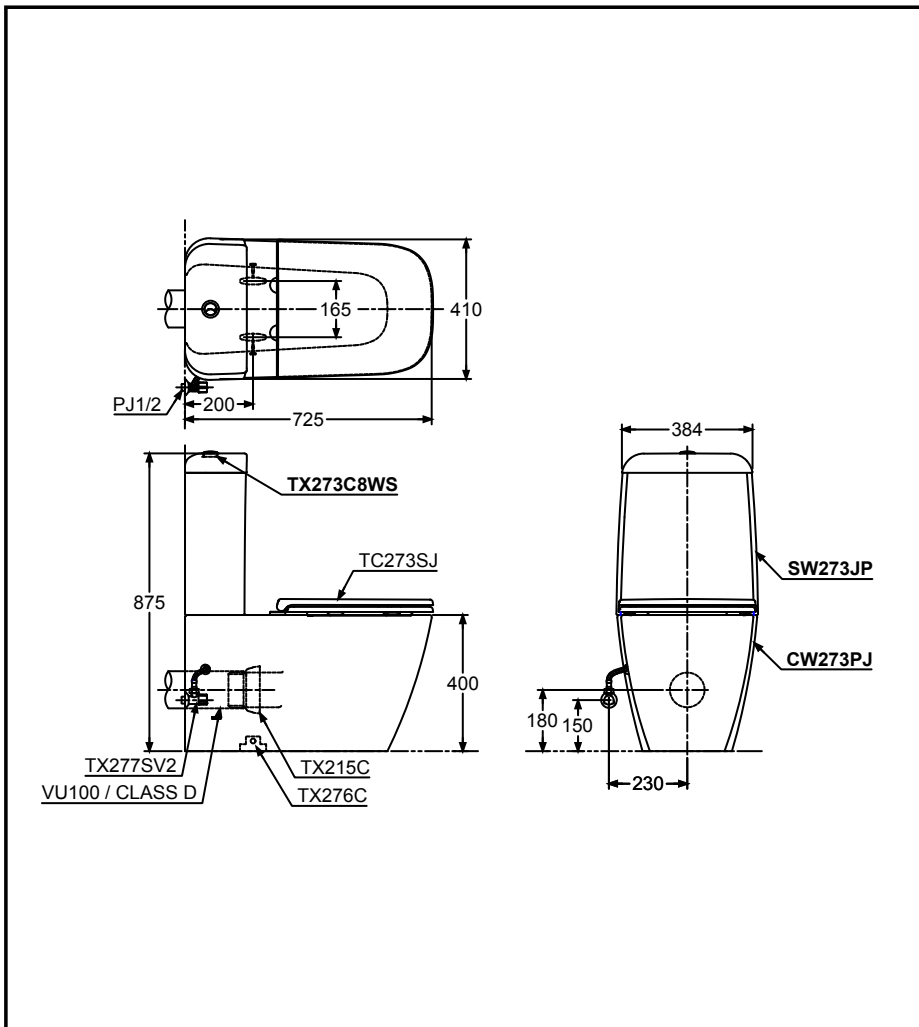

Specifications

Flush System : TORNADO

Water Use : 4.5/3 L

Rough-in : 180 mm (P-Trap)

Bowl Shape : Square Elongated

Size : 410W x 725D x 875H mm

Colors

White