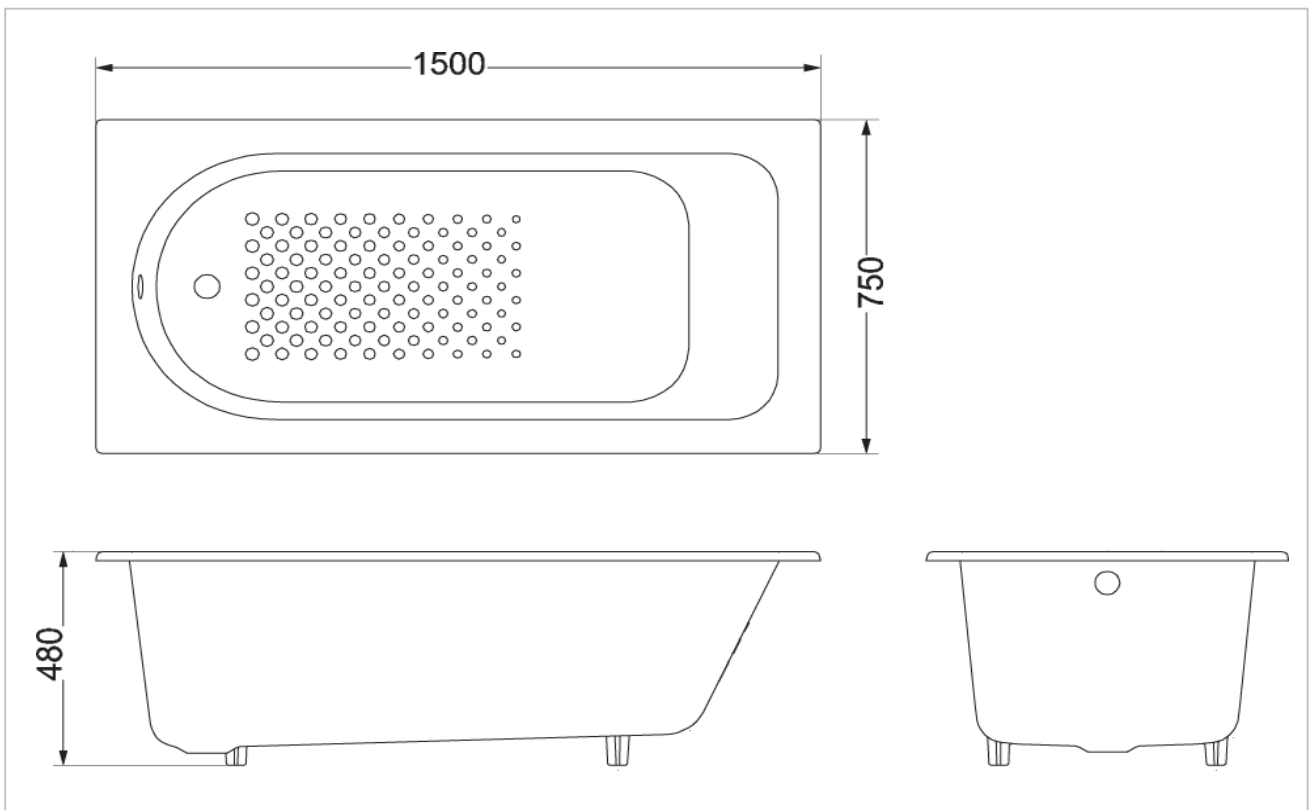

Suggestion Fittings & Parts

Remark : We reserve the right to change some parts for suitability.

TOTO (THAILAND) CO.,LTD
Bangkok Office : G Tower Grand Rama 9,12th Floor, South Wing, 9 Rama IX Road,
Huaykwang Sub-district,Huaykwang District, Bangkok. 10310 Thailand
Tel : +(66)2-117-9520(AUTO) Fax : +(66)2-117-9527
th.toto.com