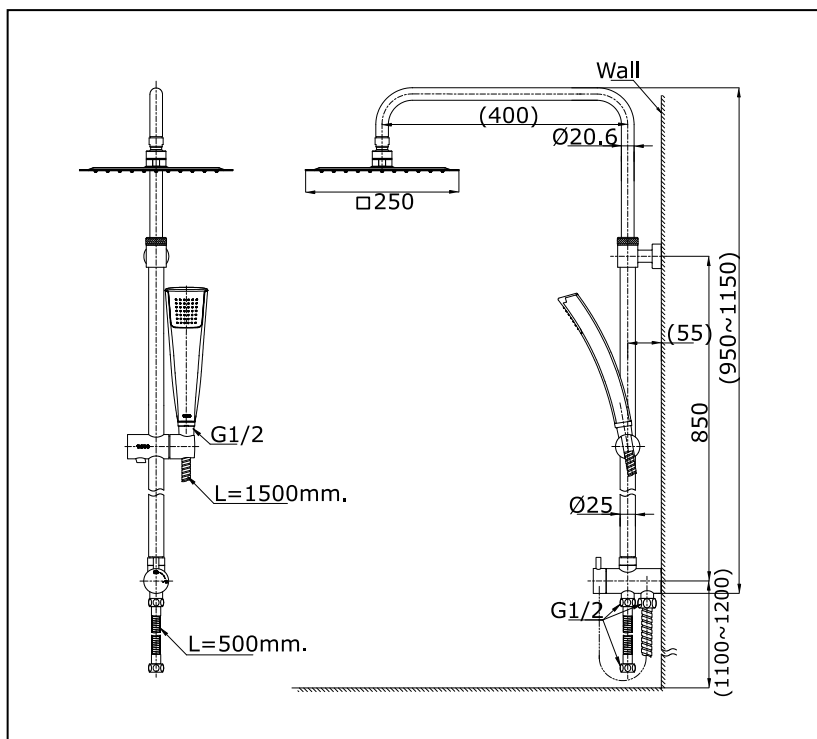

Specifications

| | |
|--------------------------|----------------------|
| Water Pressure | : 0.05MPa - 0.75MPa |
| Finish | : Nickel Chrome |
| Material | : Brass |
| Flow Rate (Hand Shower) | : <8 L/min @0.1 Mpa. |
| Flow Rate (Fixed Shower) | : <9L/min @0.1MPa. |

Parts description

- **TTSH302A**

Shower Column Set with
Aerial Hand shower

Drawing:

Please consult a TOTO representative for details