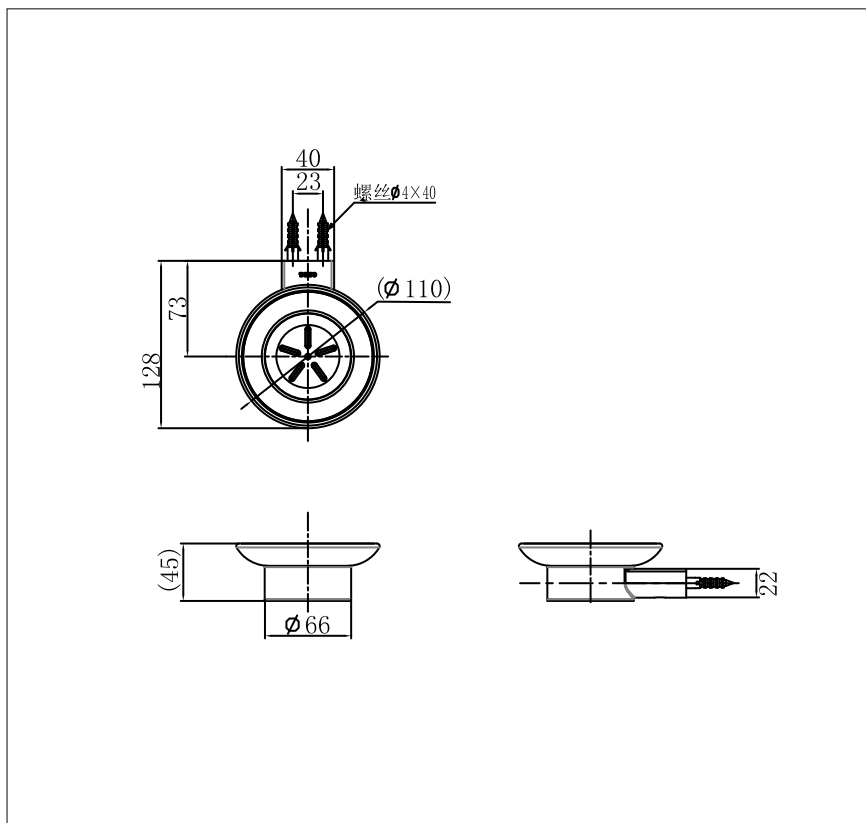

### Soap Holder

## Specifications

Size : 110 x 128 x 45 mm.

Please consult a TOTO representative for details