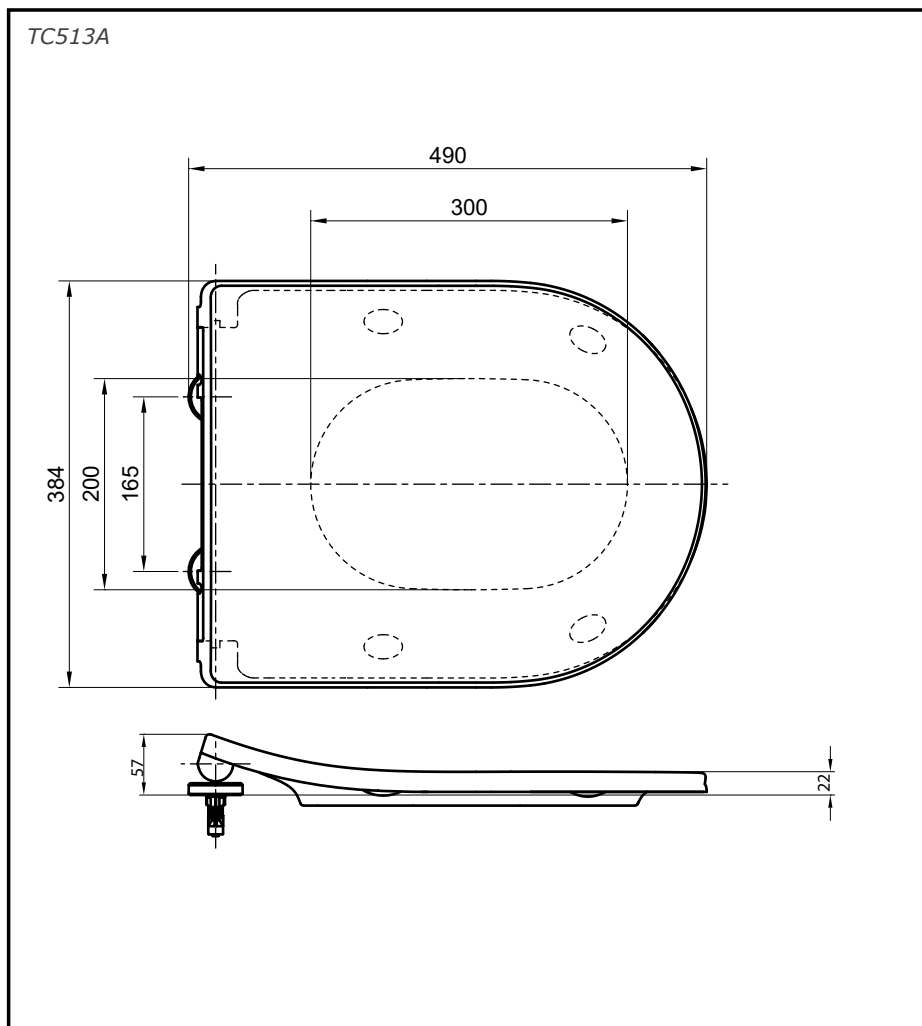

TOTO

SEAT COVER

Soft Close
Seat & Cover

TC513A

Features

- Stylish Design
- Soft Closing Seat & Cover

Specifications

Material : Urea Resin
Size : 384W x 490D x 57H mm

Parts description

- **TC513A**
D-Shape Seat & Cover

Matching Toilets

- CW542ME5UNW1
- CW552A WH
- CW162Y
- CW762FVB
- C762E

Colors

White

Please consult a TOTO representative for details