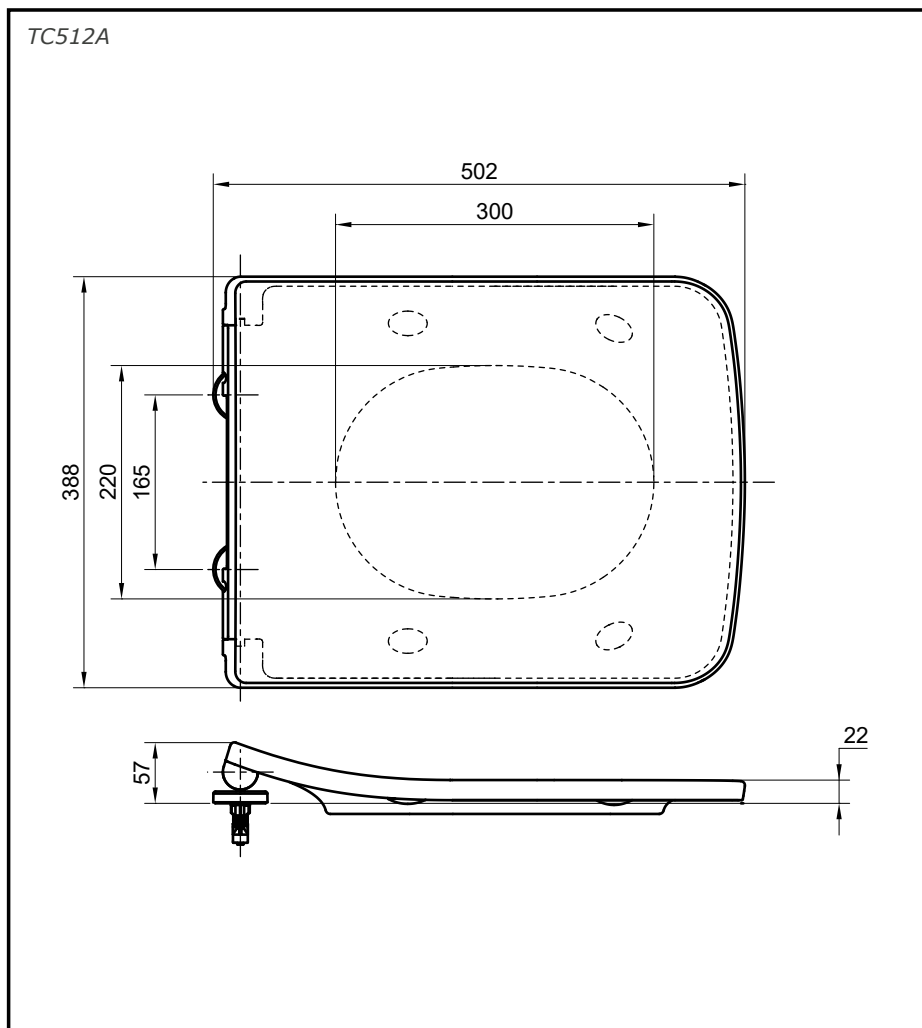

Soft Close
Seat & Cover

Features

- Stylish Design
- Soft Closing Seat & Cover

Specifications

Material : Urea Resin
Size : 384W x 490D x 57H mm

Parts description

- **TC512A**
Square Seat & Cover

Matching Toilets

- CW532ME5UNW1
- CW522A WH

Colors

White

Please consult a TOTO representative for details