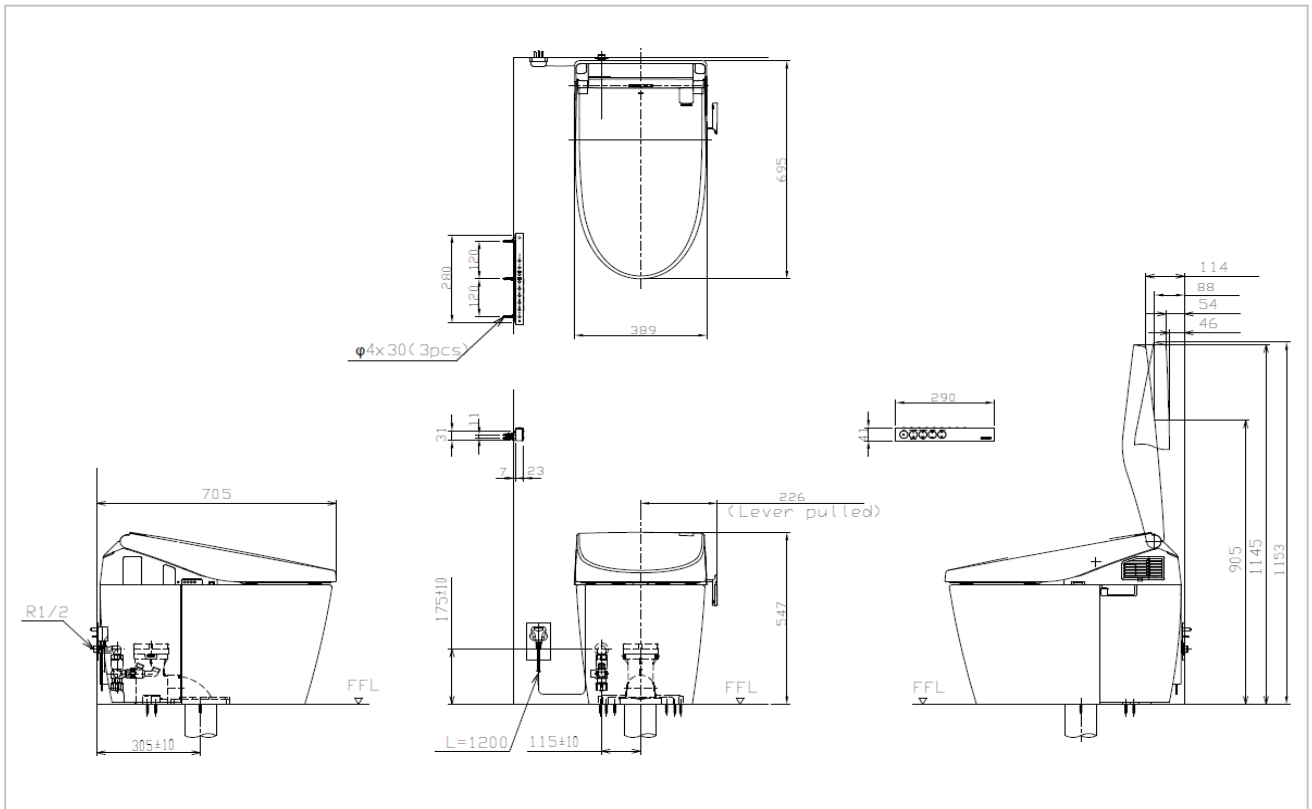

TOTO

TOILET

CES985VA

NEOREST AH

Product Features

Fully Automatic One Piece Toilet
Neorest AH

Flush system : Tornado (3.8/3L)
Hybrid Ecology System

Bowl Shape : Elongated

Rough-in : 305 mm (S-Trap)

Seat & Cover : TCF9786WA

Size : 389W x 705D x 547H mm
with CeFIONtect

Suggestion Fittings & Parts

Remark : We reserve the right to change some parts for suitability.

TOTO (THAILAND) CO.,LTD
Bangkok Office : G Tower Grand Rama 9,12th Floor, South Wing, 9 Rama IX Road,
Huaykwang Sub-district,Huaykwang District, Bangkok. 10310 Thailand
Tel : +(66)2-117-9520(AUTO) Fax : +(66)2-117-9527
th.toto.com