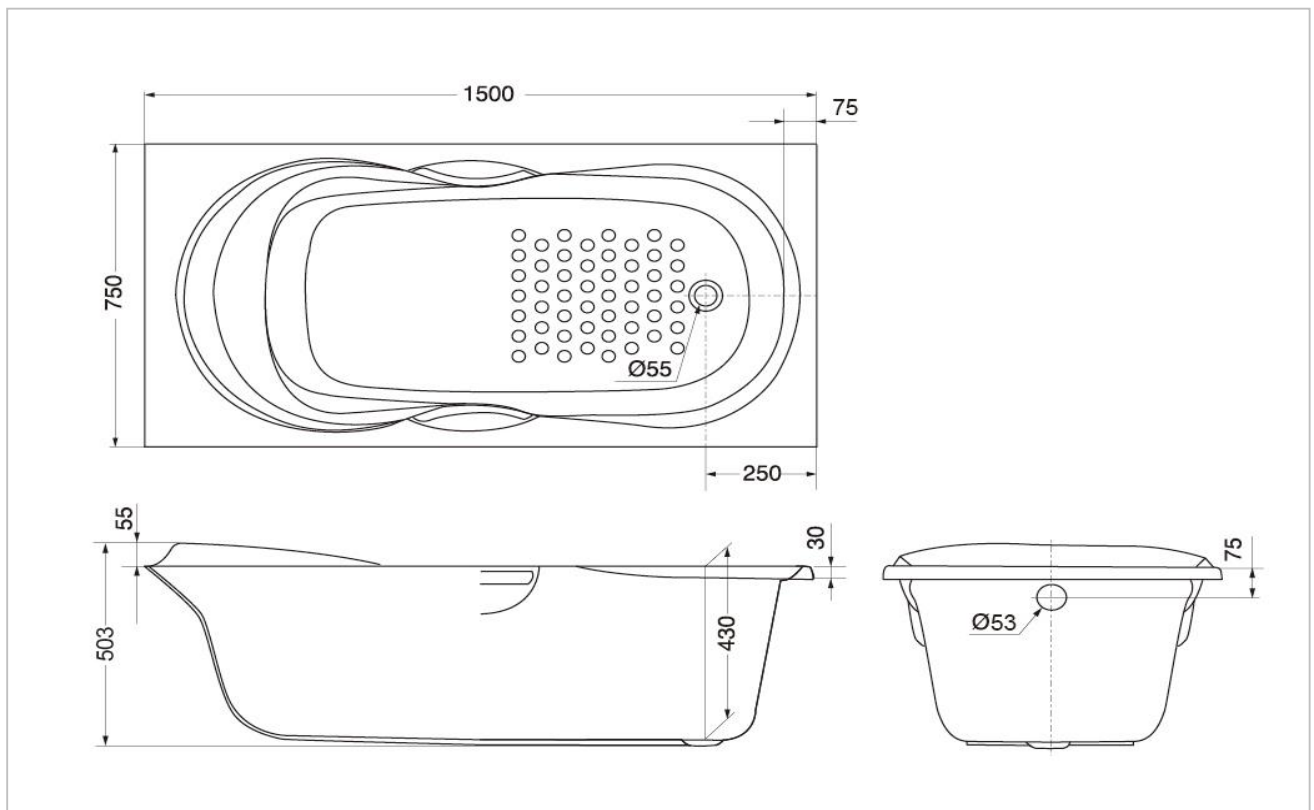

#### Product Features

Size : 1500 x 750 x 503 mm

Suggestion Fittings & Parts

Remark : We reserve the right to change some parts for suitability.

TOTO (THAILAND) CO.,LTD  
Bangkok Office : G Tower Grand Rama 9,12th Floor, South Wing, 9 Rama IX Road,  
Huaykwang Sub-district,Huaykwang District, Bangkok. 10310 Thailand  
Tel : +(66)2-117-9520(AUTO) Fax : +(66)2-117-9527  
th.toto.com