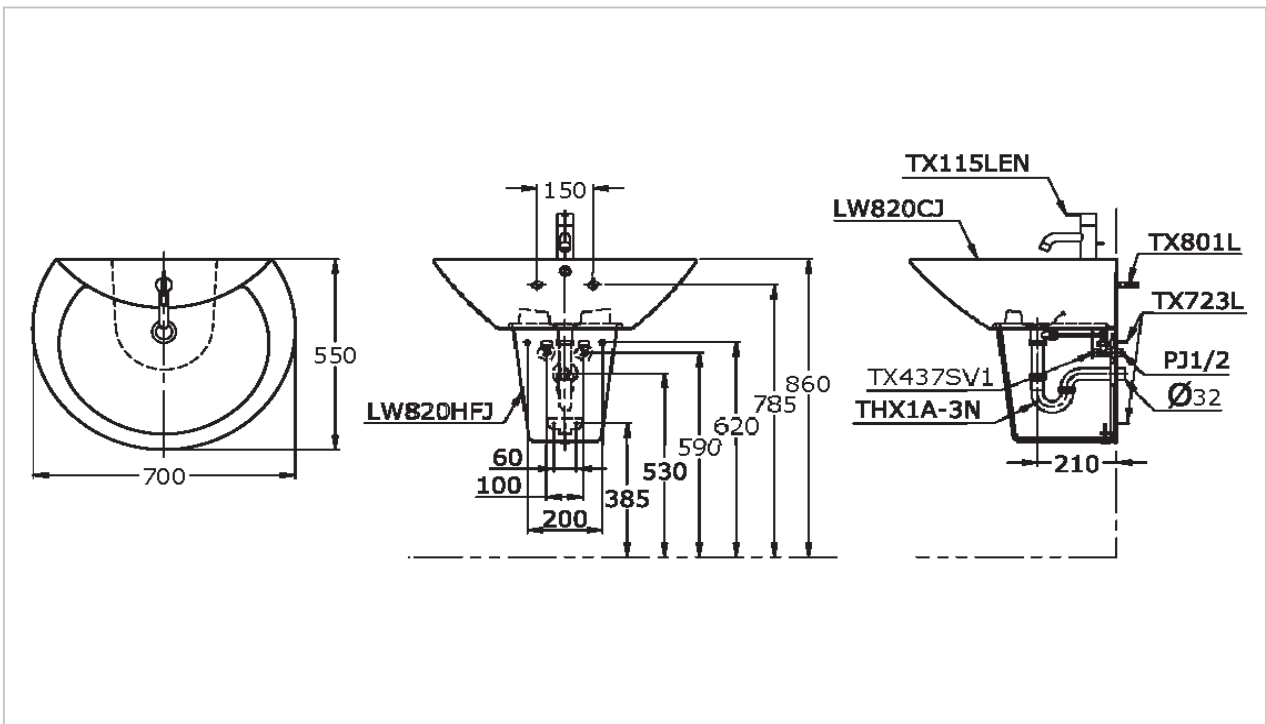

## SANITARY WARES

LW820CJW/F/LW820HFJW/F

Avante Suite

Product Features

Suggestion Fittings & Parts

Remark : We reserve the right to change some parts for suitability.

TOTO (THAILAND) CO.,LTD

Bangkok Office : 598 Q House Ploenjit Building., G floor., Ploenchit Rd., Lumpini, Pathumwan, Bangkok. 10330 Thailand