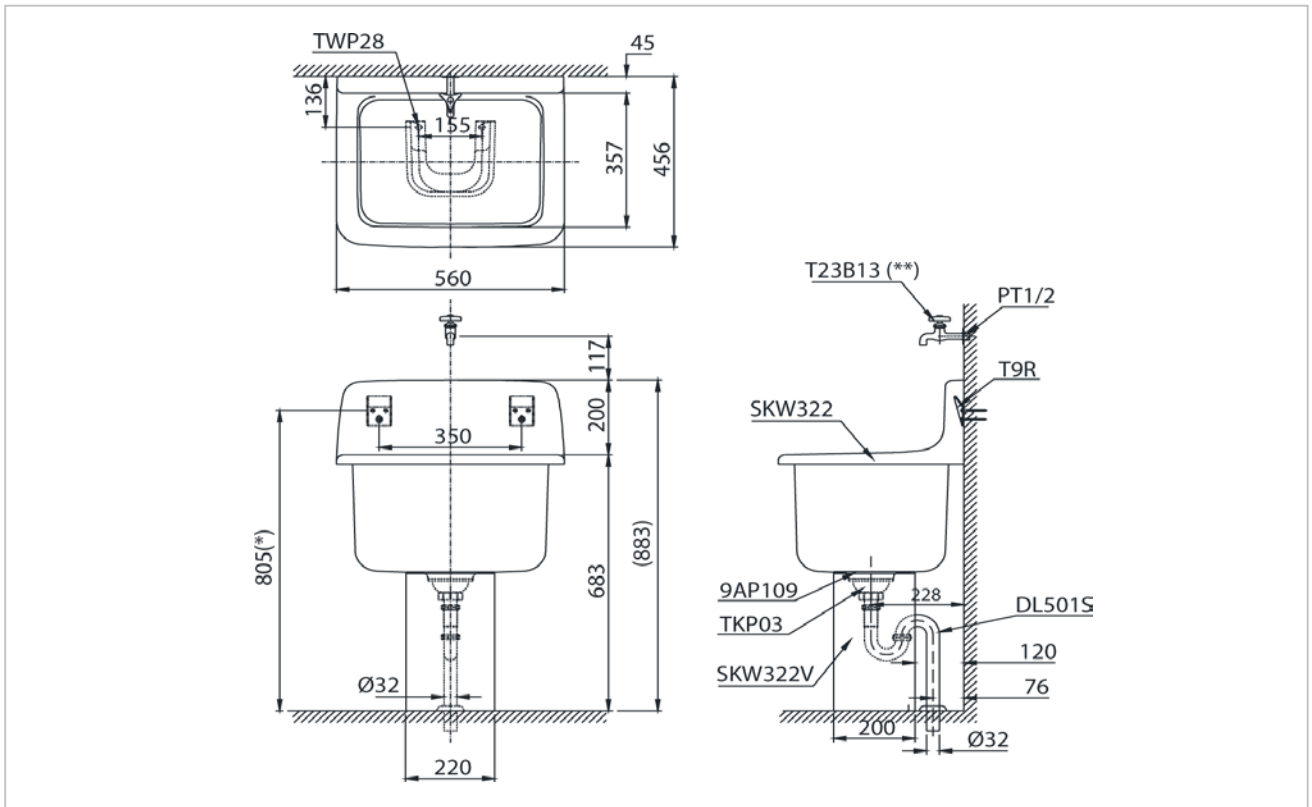

Service Sink

Product Features

Service Sink

Size : 560W x 456D mm

Suggestion Fittings & Parts

Remark : We reserve the right to change some parts for suitability.