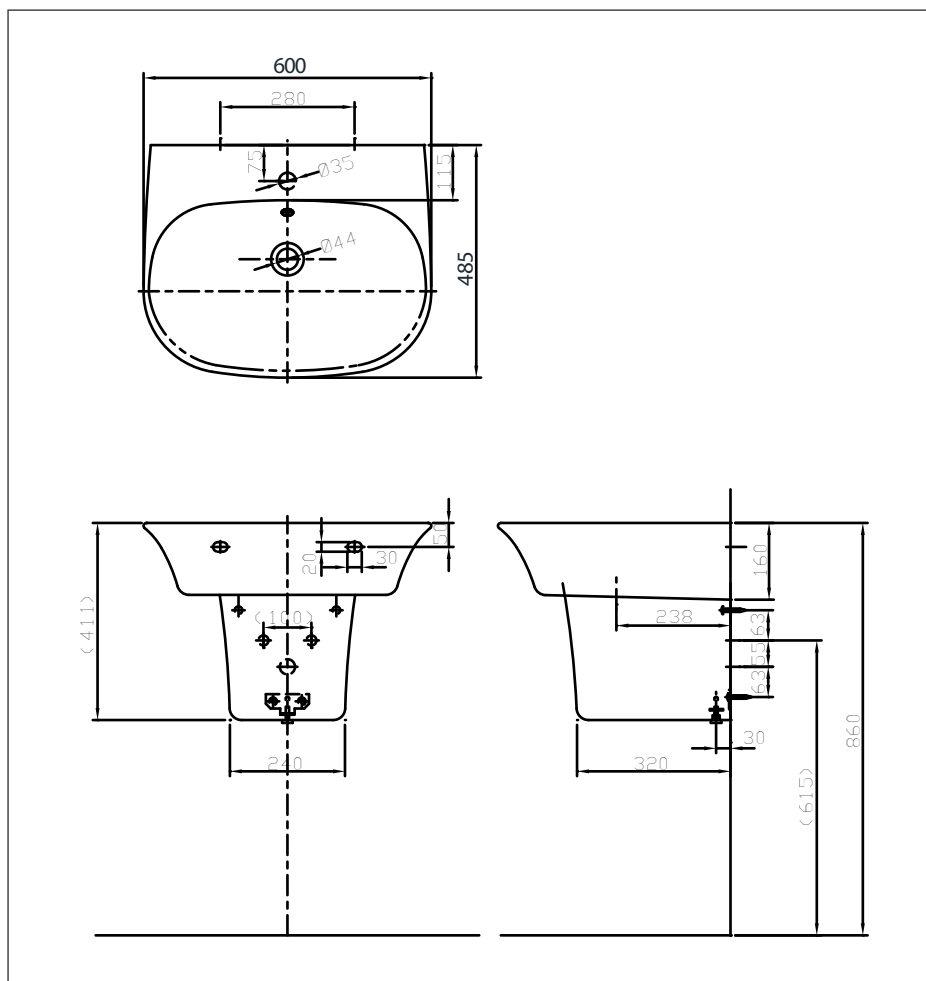

Pedestal Lavatory

LW196K+ LW196HFK

Features

- Stylish design for Willow Suite
- Rear overflow

Specifications

Size : 600W x 485D mm

Parts description

Faucet not included

- **LW196K**
Wall Hung Lavatory
- **LW196HFK**
Half Pedestal

Colors

White

Please consult a TOTO representative for details