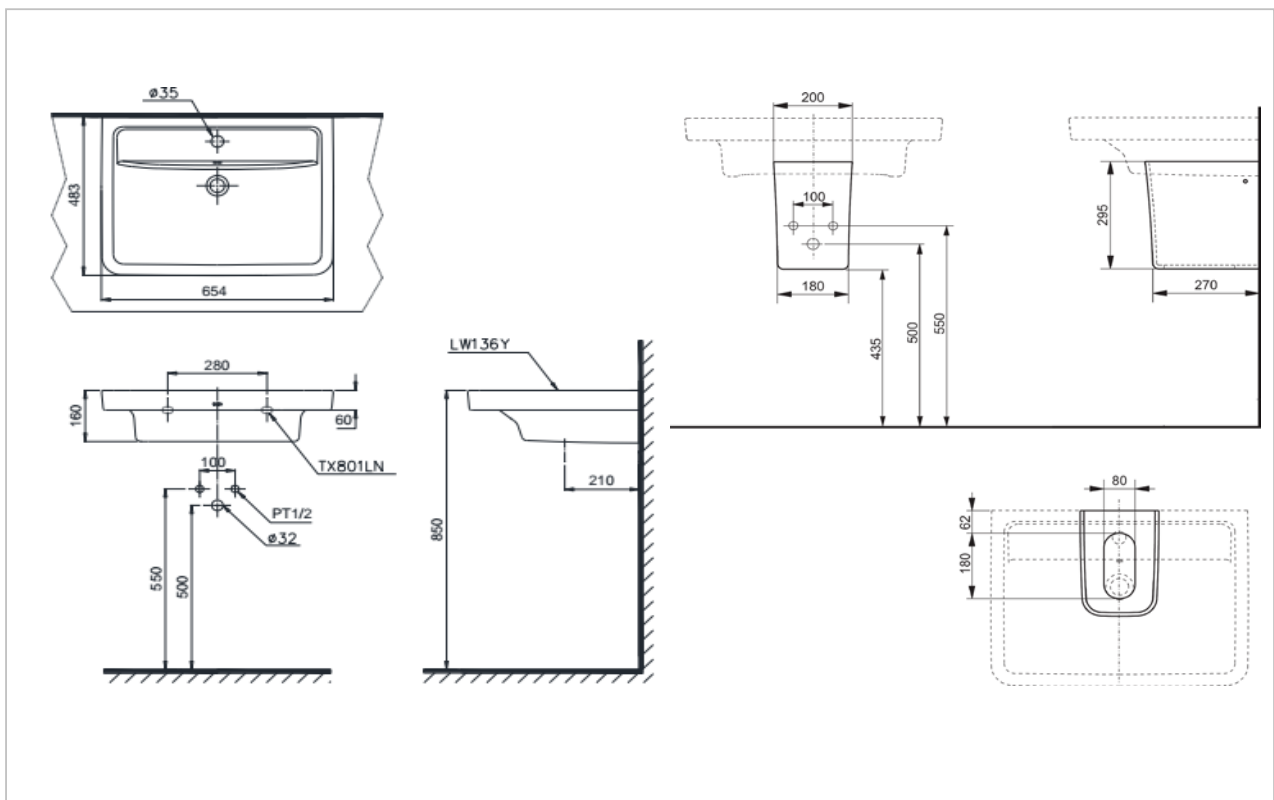

TOTO

LAVATORY

LW136WF/LW136HF

Wall Hung Lavatory

Product Features

Half Pedestal Lavatory
Size : 654 x483x160 mm
with CiFiOntect Coating

Suggestion Fittings & Parts

Remark : We reserve the right to change some parts for suitability.