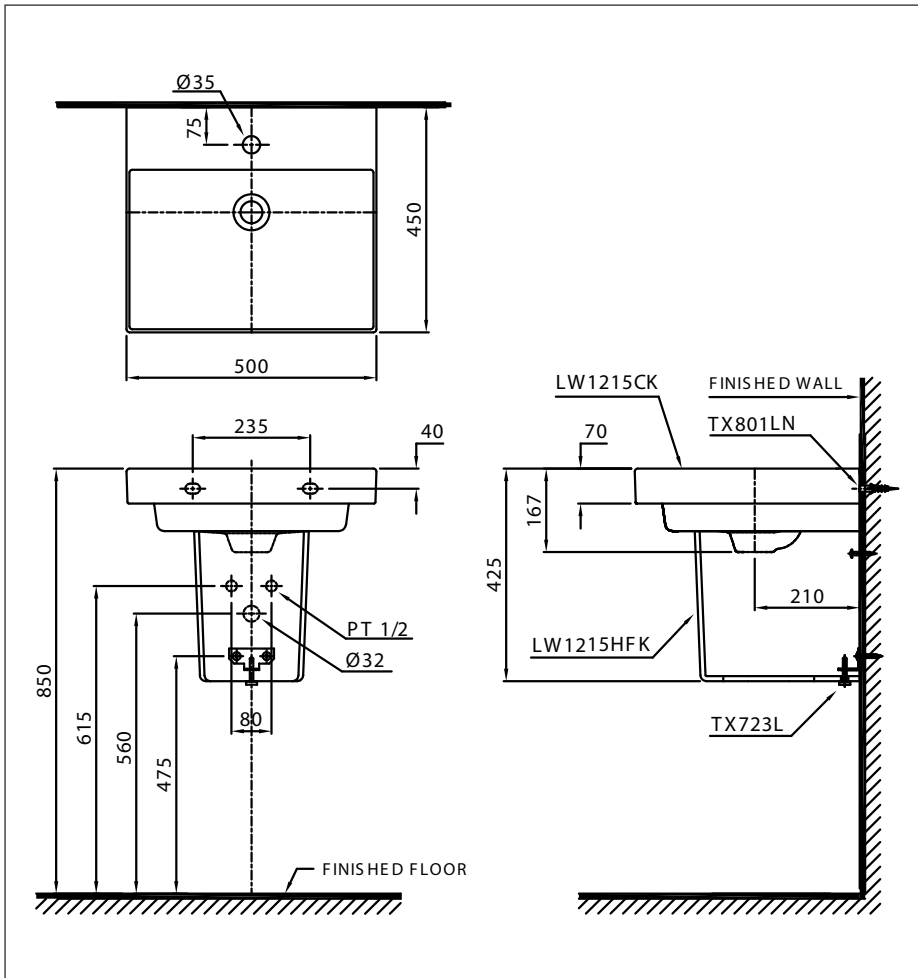

Colors

White

Please consult a TOTO representative for details