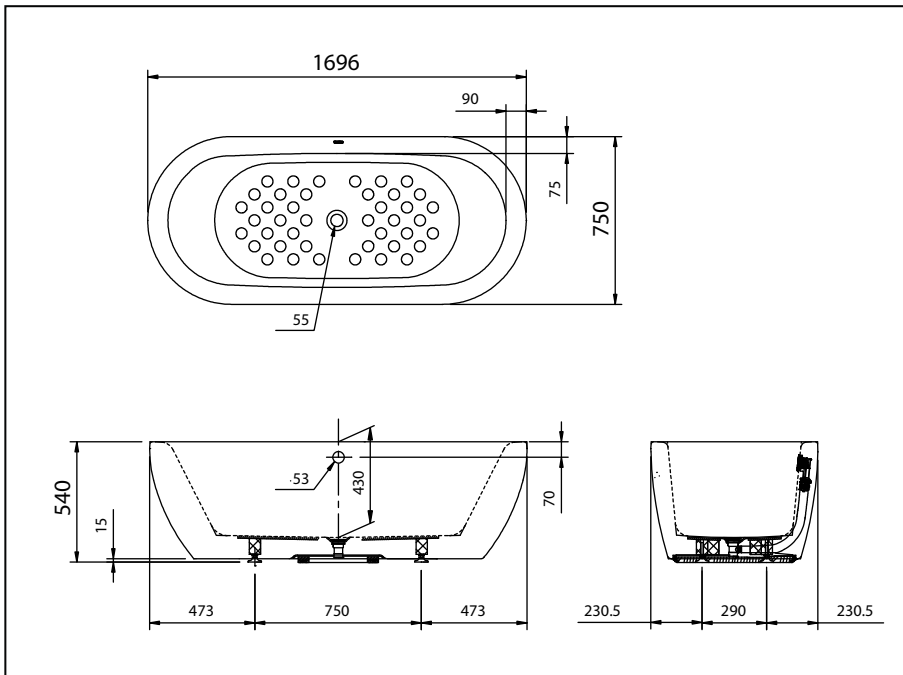

TOTO

BATHTUB

Acrylic Bathtub

PAY1717CPT

Features

- Fully-enclosed design, presenting luxury and decency
- Luxuriously deep bathing well
- Cast-acrylic construction, provides years of durability
- Slip-resistant surface

Specifications

Size : 1696W x 750D x 540H mm

Material : Acrylic

Actual Capacity : 220L

Colors

White

Please consult a TOTO representative for details