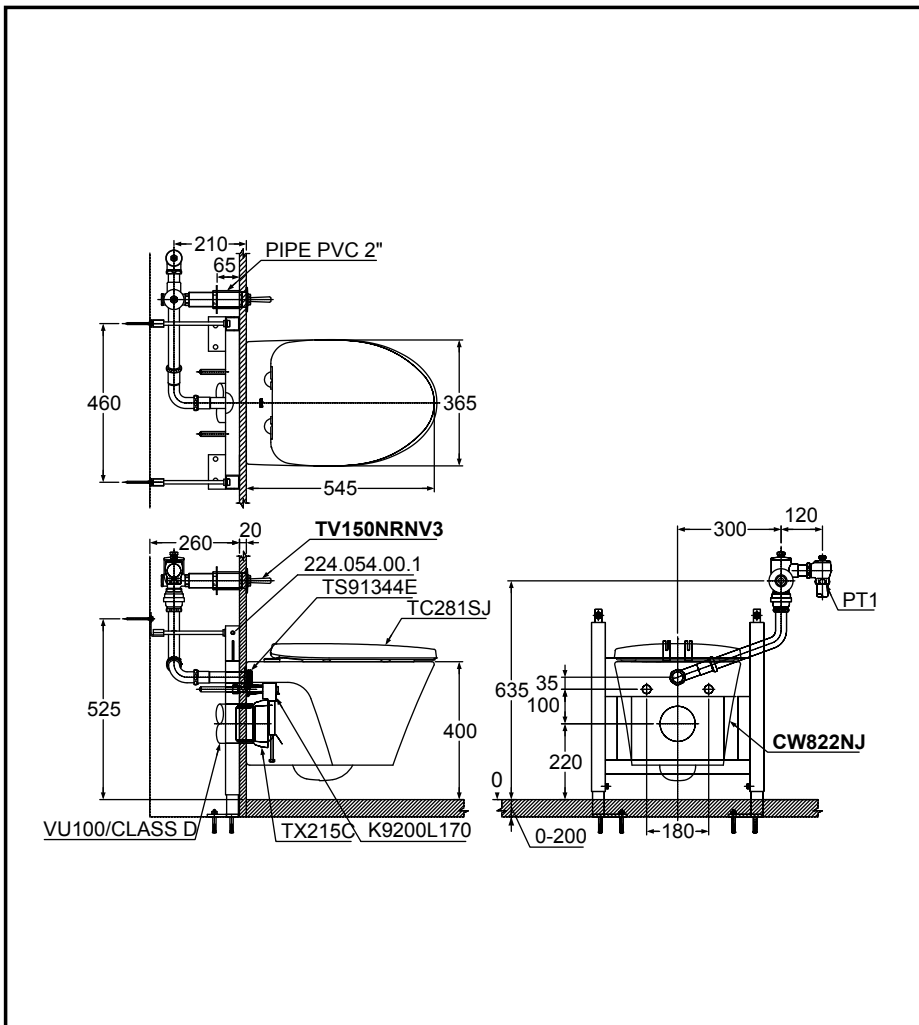

Wall Hung Toilet for Flushvalve

CWT822NJT1

Features

- WATER SAVING structure
- Dual flush system
- Sleek skirted design with concealed trapway for easy cleaning

Specifications

Water Use	: 4.5L
Rough-in	: H=220 mm
Bowl Shape	: Elongated
Size	: 360W x 545D x 345H mm

Parts description

- **CW822NJ**
Elongated Wall Hung Closet Bowl
(P-Trap) (Rough-in 220)
- **TC281SJ**
Soft close Seat & Cover

Optional Parts
○ Flush Valve

Colors

White

Please consult a TOTO representative for details